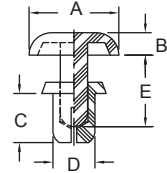

一字头
Single slot

十字头
Across slot

单位/Unit:mm

型号/Item No.		装配孔径 Fix hole dia.	适用板厚 Suitable board thickness	拉力 Pull KG	尺寸 Dimensions					FIG. NO.	包装 Packing pcs
黑色/Black	白色/White	G	F		A	B	C	D	E		
SR2-2.4B	SR2-2.4W	2.1-2.2	0.6-1.2	3	4.2	1.2	2.4	2.0	2.8	1	1000pcs
SR2-3.2B	SR2-3.2W		1.3-2.0		4.2	1.2	3.2	2.0	3.8		
SR2-4.0B	SR2-4.0W		2.1-2.8		4.2	1.2	4.0	2.0	5.5		
SR2-4.8B	SR2-4.8W		2.9-3.6		4.2	1.2	4.8	2.0	5.5		
SR2-5.6B	SR2-5.6W		3.7-4.4		4.2	1.2	5.6	2.0	7.2		
SR2-6.4B	SR2-6.4W		4.5-5.2		4.2	1.2	6.4	2.0	7.1		
SR2.6-3.2B	SR2.6-3.2W	2.6-2.7	1.0-2.0	5	5.0	1.4	3.2	2.6	4.6	1	1000pcs
SR2.6-4.2B	SR2.6-4.2W		2.1-3.0		5.0	1.4	4.2	2.6	4.6		
SR2.6-4.8B	SR2.6-4.8W		2.7-3.6		5.0	1.4	4.8	2.6	6.2		
SR2.6-5.5B	SR2.6-5.5W		3.4-4.3		5.0	1.4	5.5	2.6	6.2		
SR2.6-6.4B	SR2.6-6.4W		4.3-5.2		5.0	1.4	6.4	2.6	7.8		
SR2.6-7.2B	SR2.6-7.2W		5.1-6.0		5.0	1.4	7.2	2.6	7.8		
SR3-3.5B	SR3-3.5W	3.1-3.2	1.0-2.0	8	6.4	1.6	3.5	3.0	5.1	1	1000pcs
SR3-4.5B	SR3-4.5W		2.0-3.0		6.4	1.6	4.5	3.0	5.1		
SR3-5.5B	SR3-5.5W		3.0-4.0		6.4	1.6	5.5	3.0	6.1		
SR3-6.5B	SR3-6.5W		4.0-5.0		6.4	1.6	6.5	3.0	6.1		
SR3-7.5B	SR3-7.5W		5.0-6.0		6.4	1.6	7.5	3.0	7.1		
SR3-8B	SR3-8W		5.5-6.5		6.4	1.6	8.0	3.0	7.1		
SR3-9B	SR3-9W		6.5-7.5		6.4	1.6	9.0	3.0	9.0		
SR3-10B	SR3-10W		7.5-8.5		6.4	1.6	10.0	3.0	11.0		
SR3-14.5B	SR3-14.5W		11.5-13.0		6.4	1.6	14.5	3.0	15.5		
SR3-23B	SR3-23W		20.5-21.5		6.4	1.6	23.0	3.0	24.0		
SR3.5-3.5B	SR3.5-3.5W	3.6-3.7	1.2-2.1	12	6.4	1.6	3.5	3.5	5.1	2	1000pcs
SR3.5-4.5B	SR3.5-4.5W		2.2-3.1		6.4	1.6	4.5	3.5	6.1		
SR3.5-5B	SR3.5-5W		2.7-3.6		6.4	1.6	5.0	3.5	7.1		
SR3.5-5.5B	SR3.5-5.5W		3.2-4.1		6.4	1.6	5.5	3.5	7.1		
SR3.5-6B	SR3.5-6W		3.7-4.6		6.4	1.6	6.0	3.5	7.1		
SR3.5-7B	SR3.5-7W		4.7-5.6		6.4	1.6	7.0	3.5	9.0		
SR3.5-8B	SR3.5-8W	5.7-6.6	6.4	1.6	8.0	3.5	9.0				
SR4-5B	SR4-5W	4.1-4.2	2.5-3.5	20	8.0	1.8	5.0	4.0	7.1	2	1000pcs
SR4-6B	SR4-6W		3.5-4.5		8.0	1.8	6.0	4.0	7.1		
SR4-7B	SR4-7W		4.5-5.5		8.0	1.8	7.0	4.0	9.0		
SR4-8B	SR4-8W		5.5-6.5		8.0	1.8	8.0	4.0	9.0		
SR4-9B	SR4-9W		6.5-7.5		8.0	1.8	9.0	4.0	11.0		
SR4-10B	SR4-10W		7.5-8.5		8.0	1.8	10.0	4.0	11.0		
SR4-12B	SR4-12W		9.0-10.5		8.0	1.8	12.0	4.0	14.0		
SR4-15.5B	SR4-15.5W		12.5-14.0		8.0	1.8	15.0	4.0	16.6		
SR5-4.5B	SR5-4.5W	5.1-5.2	1.5-2.5	25	9.0	2.2	4.5	5.0	6.5	2	1000pcs
SR5-5.5B	SR5-5.5W		2.5-3.5		9.0	2.2	5.5	5.0	6.5		
SR5-6.5B	SR5-6.5W		3.5-4.5		9.0	2.2	6.5	5.0	8.5		
SR5-7.5B	SR5-7.5W		4.5-5.5		9.0	2.2	7.5	5.0	8.5		
SR5-8.5B	SR5-8.5W		5.5-6.5		9.0	2.2	8.5	5.0	10.5		
SR5-9.5B	SR5-9.5W		6.5-7.5		9.5	2.2	9.5	5.0	10.5		
SR5-10.5B	SR5-10.5W	7.5-8.5	9.0	2.2	10.5	5.0	12.0	2	1000pcs		
SR6-6B	SR6-6W	6.1-6.2	2.5-4.0	30	12.0	2.5	6.0			6.0	9.0
SR6-8B	SR6-8W		4.0-5.5		12.0	3.0	8.0	6.0	10.0		