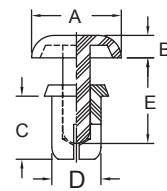

一字头
Single slot

十字头
Across slot

单位/Unit:mm

型号/Item No.		装配孔径 Fix hole dia.	适用板厚 Suitable board thickness	拉力 Pull KG	尺寸 Dimensions					FIG. NO.	包装 Packing pcs
黑色/Black	白色/White	G	F		A	B	C	D	E		
SR2-2.4B	SR2-2.4W	2.1-2.2	0.6-1.2	3	4.2	1.2	2.4	2.0	2.8	1	1000pcs
SR2-3.2B	SR2-3.2W		1.3-2.0		4.2	1.2	3.2	2.0	3.8		
SR2-4.0B	SR2-4.0W		2.1-2.8		4.2	1.2	4.0	2.0	5.5		
SR2-4.8B	SR2-4.8W		2.9-3.6		4.2	1.2	4.8	2.0	5.5		
SR2-5.6B	SR2-5.6W		3.7-4.4		4.2	1.2	5.6	2.0	7.2		
SR2-6.4B	SR2-6.4W		4.5-5.2		4.2	1.2	6.4	2.0	7.1		
SR2.6-3.2B	SR2.6-3.2W	2.6-2.7	1.0-2.0	5	5.0	1.4	3.2	2.6	4.6	1	1000pcs
SR2.6-4.2B	SR2.6-4.2W		2.1-3.0		5.0	1.4	4.2	2.6	4.6		
SR2.6-4.8B	SR2.6-4.8W		2.7-3.6		5.0	1.4	4.8	2.6	6.2		
SR2.6-5.5B	SR2.6-5.5W		3.4-4.3		5.0	1.4	5.5	2.6	6.2		
SR2.6-6.4B	SR2.6-6.4W		4.3-5.2		5.0	1.4	6.4	2.6	7.8		
SR2.6-7.2B	SR2.6-7.2W		5.1-6.0		5.0	1.4	7.2	2.6	7.8		
SR3-3.5B	SR3-3.5W	3.1-3.2	1.0-2.0	8	6.4	1.6	3.5	3.0	5.1	1	1000pcs
SR3-4.5B	SR3-4.5W		2.0-3.0		6.4	1.6	4.5	3.0	5.1		
SR3-5.5B	SR3-5.5W		3.0-4.0		6.4	1.6	5.5	3.0	6.1		
SR3-6.5B	SR3-6.5W		4.0-5.0		6.4	1.6	6.5	3.0	6.1		
SR3-7.5B	SR3-7.5W		5.0-6.0		6.4	1.6	7.5	3.0	7.1		
SR3-8B	SR3-8W		5.5-6.5		6.4	1.6	8.0	3.0	7.1		
SR3-9B	SR3-9W		6.5-7.5		6.4	1.6	9.0	3.0	9.0		
SR3-10B	SR3-10W		7.5-8.5		6.4	1.6	10.0	3.0	11.0		
SR3-14.5B	SR3-14.5W		11.5-13.0		6.4	1.6	14.5	3.0	15.5		
SR3-23B	SR3-23W		20.5-21.5		6.4	1.6	23.0	3.0	24.0		
SR3.5-3.5B	SR3.5-3.5W	3.6-3.7	1.2-2.1	12	6.4	1.6	3.5	3.5	5.1	2	1000pcs
SR3.5-4.5B	SR3.5-4.5W		2.2-3.1		6.4	1.6	4.5	3.5	6.1		
SR3.5-5B	SR3.5-5W		2.7-3.6		6.4	1.6	5.0	3.5	7.1		
SR3.5-5.5B	SR3.5-5.5W		3.2-4.1		6.4	1.6	5.5	3.5	7.1		
SR3.5-6B	SR3.5-6W		3.7-4.6		6.4	1.6	6.0	3.5	7.1		
SR3.5-7B	SR3.5-7W		4.7-5.6		6.4	1.6	7.0	3.5	9.0		
SR3.5-8B	SR3.5-8W	5.7-6.6	6.4	1.6	8.0	3.5	9.0				
SR4-5B	SR4-5W	4.1-4.2	2.5-3.5	20	8.0	1.8	5.0	4.0	7.1	2	1000pcs
SR4-6B	SR4-6W		3.5-4.5		8.0	1.8	6.0	4.0	7.1		
SR4-7B	SR4-7W		4.5-5.5		8.0	1.8	7.0	4.0	9.0		
SR4-8B	SR4-8W		5.5-6.5		8.0	1.8	8.0	4.0	9.0		
SR4-9B	SR4-9W		6.5-7.5		8.0	1.8	9.0	4.0	11.0		
SR4-10B	SR4-10W		7.5-8.5		8.0	1.8	10.0	4.0	11.0		
SR4-12B	SR4-12W		9.0-10.5		8.0	1.8	12.0	4.0	14.0		
SR4-15.5B	SR4-15.5W		12.5-14.0		8.0	1.8	15.0	4.0	16.6		
SR5-4.5B	SR5-4.5W	5.1-5.2	1.5-2.5	25	9.0	2.2	4.5	5.0	6.5	2	1000pcs
SR5-5.5B	SR5-5.5W		2.5-3.5		9.0	2.2	5.5	5.0	6.5		
SR5-6.5B	SR5-6.5W		3.5-4.5		9.0	2.2	6.5	5.0	8.5		
SR5-7.5B	SR5-7.5W		4.5-5.5		9.0	2.2	7.5	5.0	8.5		
SR5-8.5B	SR5-8.5W		5.5-6.5		9.0	2.2	8.5	5.0	10.5		
SR5-9.5B	SR5-9.5W		6.5-7.5		9.5	2.2	9.5	5.0	10.5		
SR5-10.5B	SR5-10.5W	7.5-8.5	9.0	2.2	10.5	5.0	12.0	2	1000pcs		
SR6-6B	SR6-6W	6.1-6.2	2.5-4.0	30	12.0	2.5	6.0			6.0	9.0
SR6-8B	SR6-8W		4.0-5.5		12.0	3.0	8.0	6.0	10.0		